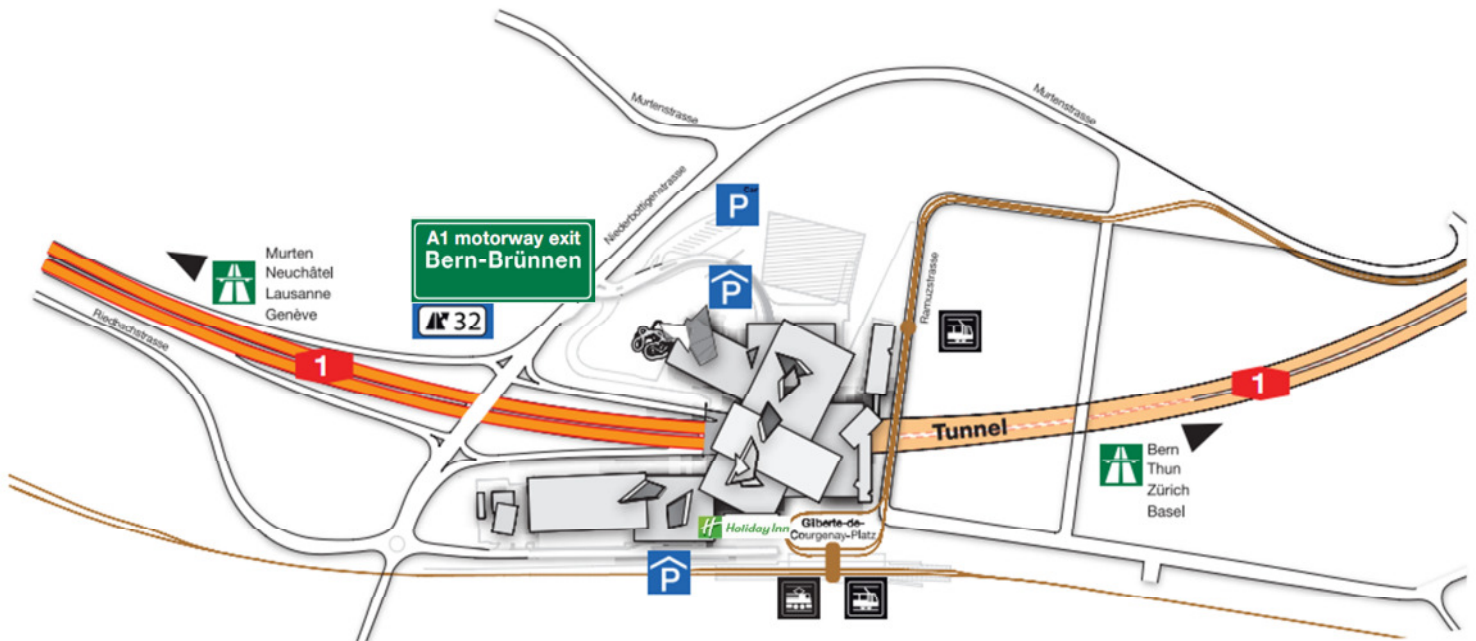

Holiday Inn Bern Westside

Private transport

Directly on the A1 motorway between Bern and Murten/Neuchâtel. Exit Bern Brünnen, number 32.

Rail

Directly opposite the main Westside entrance. With S-Bahn (municipal rail) S5, S51, S52, stop for Bern Brünnen Westside.

Tram

Directly opposite the main Westside entrance. With tram number 8, stop for Brünnen Westside railway station.

Holiday Inn Bern Westside

+41 31 985 24 00 - www.holidayinn.com/bernwestside