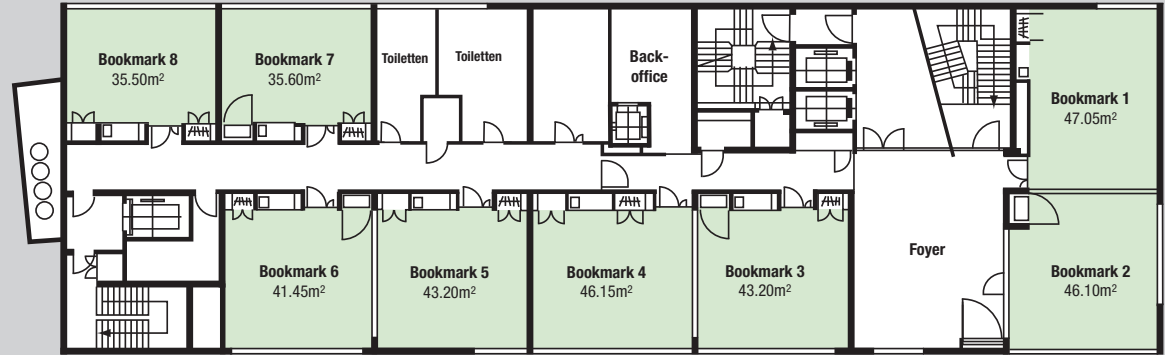

Bookmark Meeting Center

BOOKMARK MEETINGS

First floor

Floor plans

Rooms						Measures (l x w x h)	Surface
Bookmark 1	16	15	18	50	55	8.3 x 5.7 x 3.5 m	47 m ²
Bookmark 2	16	15	18	42	55	7.1 x 6.8 x 3.5 m	48 m ²
Bookmark 3	20	18	18	40	50	6.8 x 6.3 x 3.5 m	43 m ²
Bookmark 4	20	18	18	48	55	7.3 x 6.3 x 3.5 m	46 m ²
Bookmark 5	20	18	18	40	50	6.8 x 6.3 x 3.5 m	43 m ²
Bookmark 6	20	18	18	40	50	6.6 x 6.3 x 3.5 m	41 m ²
Bookmark 7	12	12	12	35	40	6.8 x 5.2 x 3.5 m	35 m ²
Bookmark 8	12	12	12	35	40	6.8 x 5.2 x 3.5 m	35 m ²
Bookmark 1 & 2	38	32	42	90	100	15.5 x 5.7 x 3.5 m	88 m ²
Bookmark 3 & 4	40	34	42	88	100	14.4 x 6.3 x 3.5 m	91 m ²
Bookmark 5 & 6	38	30	42	88	95	13.7 x 6.3 x 3.5 m	86 m ²
Bookmark 7 & 8	32	28	42	70	80	13.9 x 5.2 x 3.5 m	72 m ²

Bookmark Meeting Center

BOOKMARK MEETINGS

Second floor

Floor plans

Rooms						Measures (l x w x h)	Surface
Bookmark 9	20	16	18	40	50	6.8 x 6.3 x 3.5 m	43 m ²
Bookmark 10	16	15	18	42	55	7.1 x 6.8 x 3.5 m	48 m ²
Bookmark 11	20	18	18	40	50	6.8 x 6.3 x 3.5 m	43 m ²
Bookmark 9 & 10	40	36	42	80	95	13.9 x 6.3 x 3.5 m	88 m ²
Bookmark 10 & 11	40	36	42	80	95	13.9 x 6.3 x 3.5 m	88 m ²
Bookmark 9,10 & 11	56	52	60	120	130	21.0 x 6.3 x 3.5 m	132 m ²