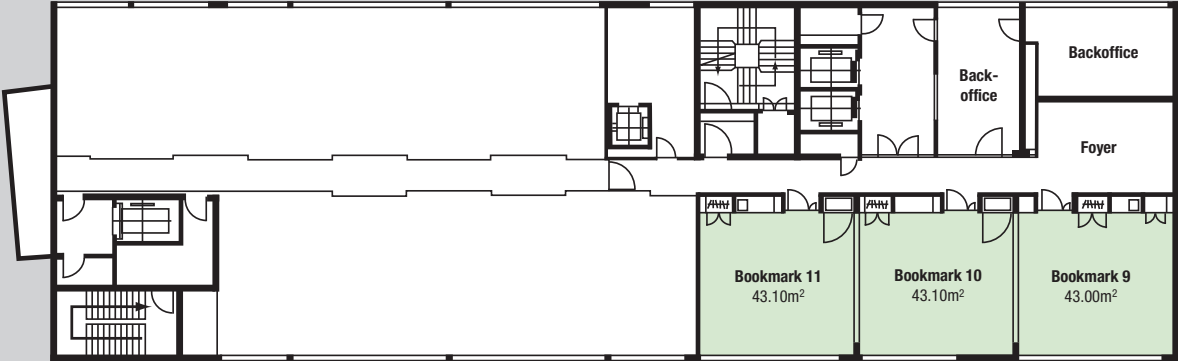

Bookmark Meeting Center

BOOKMARK MEETINGS

First floor

Floor plans

Rooms						Measures (l x w x h)	Surface
Bookmark 1	16	15	18	50	55	8.3 x 5.7 x 3.5 m	47 m ²
Bookmark 2	16	15	18	42	55	7.1 x 6.8 x 3.5 m	48 m ²
Bookmark 3	20	18	18	40	50	6.8 x 6.3 x 3.5 m	43 m ²
Bookmark 4	20	18	18	48	55	7.3 x 6.3 x 3.5 m	46 m ²
Bookmark 5	20	18	18	40	50	6.8 x 6.3 x 3.5 m	43 m ²
Bookmark 6	20	18	18	40	50	6.6 x 6.3 x 3.5 m	41 m ²
Bookmark 7	12	12	12	35	40	6.8 x 5.2 x 3.5 m	35 m ²
Bookmark 8	12	12	12	35	40	6.8 x 5.2 x 3.5 m	35 m ²
Bookmark 1 & 2	38	32	42	90	100	15.5 x 5.7 x 3.5 m	88 m ²
Bookmark 3 & 4	40	34	42	88	100	14.4 x 6.3 x 3.5 m	91 m ²
Bookmark 5 & 6	38	30	42	88	95	13.7 x 6.3 x 3.5 m	86 m ²
Bookmark 7 & 8	32	28	42	70	80	13.9 x 5.2 x 3.5 m	72 m ²

Bookmark Meeting Center

BOOKMARK MEETINGS

Second floor

Floor plans

Rooms						Measures (l x w x h)	Surface
Bookmark 9	20	16	18	40	50	6.8 x 6.3 x 3.5 m	43 m ²
Bookmark 10	16	15	18	42	55	7.1 x 6.8 x 3.5 m	48 m ²
Bookmark 11	20	18	18	40	50	6.8 x 6.3 x 3.5 m	43 m ²
Bookmark 9 & 10	40	36	42	80	95	13.9 x 6.3 x 3.5 m	88 m ²
Bookmark 10 & 11	40	36	42	80	95	13.9 x 6.3 x 3.5 m	88 m ²
Bookmark 9,10 & 11	56	52	60	120	130	21.0 x 6.3 x 3.5 m	132 m ²